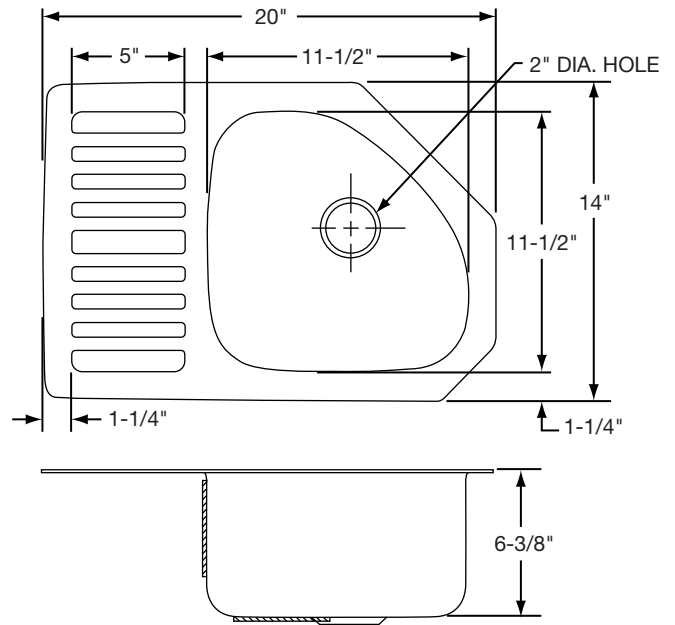

Model ELUHR2014R

**SINK DIMENSIONS (INCHES)\***

Model Number	Overall		Inside Bowl			Cutout in Countertop	Ship. Wt. Lbs.
	L	W	L	W	D		
ELUHR2014L	20	14	11 1/2	11 1/2	6 3/8	See Template**	9
ELUHR2014R	20	14	11 1/2	11 1/2	6 3/8		9
ELUHR201435L	20	14	11 1/2	11 1/2	6 3/8		9
ELUHR201435R	20	14	11 1/2	11 1/2	6 3/8		9

\*Length is left to right. Width is front to back.

\*\*Template and countertop mounting clips are packed with every sink.

**Installation Profile of  
ELUH Single Bowl Models**

The template provided with each ELUH sink provides the only type of installation recommended by Elkay.

ALL DIMENSIONS IN INCHES. TO CONVERT TO MILLIMETERS MULTIPLY BY 25.4.

*In keeping with our policy of continuing product improvement, Elkay reserves the right to change product specifications without notice.*

**SPECIFICATIONS**

Model ELUHR2014L Illustrated

Model ELUHR2014R Illustrated

Model ELUHR201435L Illustrated

Model ELUHR201435R Illustrated